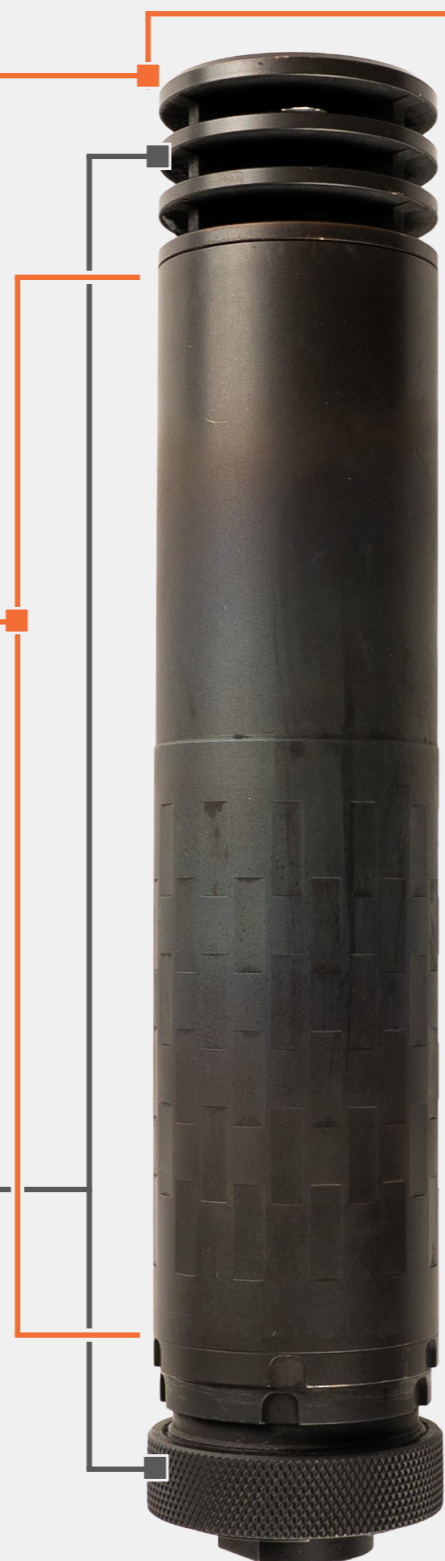

MEASUREMENT GUIDE

The best way to ensure a perfect fit for your suppressor cover is by taking accurate measurements of your suppressor can. We require two measurements for custom suppressor covers: **Main Body Length** and **Diameter**.

DIAMETER

Measure from the widest point, taking the measurement from the outer edge of the diameter of the suppressor can.

MAIN BODY LENGTH

Measure the main body of the suppressor can, excluding any attached mounts or accessories that must remain exposed.

MOUNTS & ACCESSORIES

Be sure to exclude any mounts, breaks, or other add-on accessories that are on your can from your base measurements. Including these could lead to your cover fitting incorrectly or limiting the functionality of your suppressor.